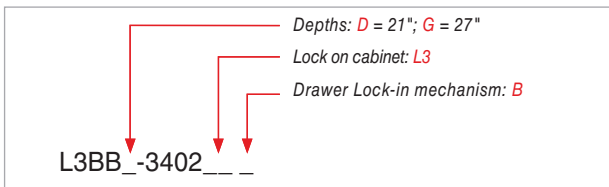

Smart Compact Mobile "L" Cabinet

With the mobile version, technicians can have all of their tools within reach when repairing vehicles. In addition to providing more storage space than the MultiTek cart, it is also completely closed in. Smaller and lighter than the tool box, it is easy to operate.