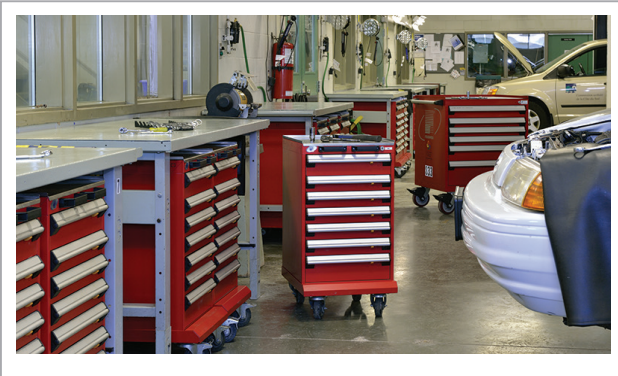

A VERSATILE AND ADVANTAGEOUS ALTERNATIVE

The "L" compact cabinet, in both the mobile and fixed versions, is an advantageous alternative for technicians looking for a storage system designed for storing items that are not as heavy.

- Central locking mechanism (L3), that allows the user to lock all drawers at the same time, offered as an option;
- Optional drawer lock-in mechanism (B) stops drawers from opening on their own;
- Width of the cabinet: 18";
- Several drawer heights: 3", 4", 5", 6", 8" and 12";
- Drawers on superior quality slides, each with a 100 lb. capacity.

Smart Compact Mobile "L" Cabinet

With the mobile version, technicians can have all of their tools within reach when repairing vehicles. In addition to providing more storage space than the MultiTek cart, it is also completely closed in. Smaller and lighter than the tool box, it is easy to operate.