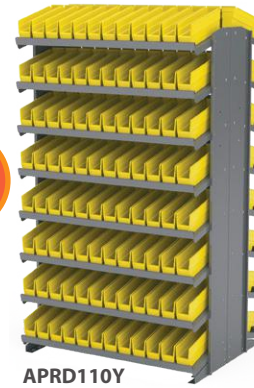

APRD110Y

12" Deep Single-Sided Pick Rack Systems			Bin Dimensions (In.)			
Model No.	Description	Bin Model No.	L	W	H	Bin Qty.
APRS110Y	Rack with Yellow Shelf Bins	30110	11%	2¾	4	96
APRS150Y	Rack with Yellow Shelf Bins	30150	11%	8¾	4	32‡

#Bonus bins included.

12" Deep Double-Sided Pick Rack Systems			Bin Dimensions (In.)			
Model No.	Description	Bin Model No.	L	W	H	Bin Qty.
APRD110Y	Rack with Yellow Shelf Bins	30110	11%	2¾	4	192
APRD120Y	Rack with Yellow Shelf Bins	30120	11%	4%	4	128‡

#Bonus bins included.

4" Shelf Bin Wire Shelving Systems			Bin Dimensions (In.)			Shelf Dimensions (In.)			Quantity	
Model No.	Description	Available Colors	L	W	H	D	L	H	Bins	Shelves
AWS143630120	Wire Shelving w/ 30120 Bins	B, R, Y, SC	11-5/8	4-1/8	4	14	36	74	96	12
AWS143630130	Wire Shelving w/ 30130 Bins	B, R, Y, G, SC	11-5/8	6-5/8	4	14	36	74	60	12
AWS143630150	Wire Shelving w/ 30150 Bins	B, R, Y, G, SC	11-5/8	8-3/8	4	14	36	74	48	12
AWS143630170	Wire Shelving w/ 30170 Bins	B, R, Y, G, SC	11-5/8	11-1/8	4	14	36	74	36	12
AWS183630128	Wire Shelving w/ 30128 Bins	B, R, Y, G, SC	17-7/8	4-1/8	4	18	36	74	96	12
AWS183630138	Wire Shelving w/ 30138 Bins	B, R, Y, G, SC	17-7/8	6-5/8	4	18	36	74	60	12
AWS183630158	Wire Shelving w/ 30158 Bins	B, R, Y, G, SC	17-7/8	8-3/8	4	18	36	74	48	12
AWS183630178	Wire Shelving w/ 30178 Bins	B, R, Y, G, SC	17-7/8	11-1/8	4	18	36	74	36	12
AWS244830124	Wire Shelving w/ 30124 Bins	B, R, Y, G, SC	23-5/8	4-1/8	4	24	48	74	120	12
AWS244830164	Wire Shelving w/ 30164 Bins	SC	23-5/8	6-5/8	4	24	48	74	66	12
AWS244830184	Wire Shelving w/ 30184 Bins	B, R, Y, G, SC	23-5/8	8-3/8	4	24	48	74	60‡	12
AWS244830174	Wire Shelving w/ 30174 Bins	B, R, Y, G, SC	23-5/8	11-1/8	4	24	48	74	48‡	12