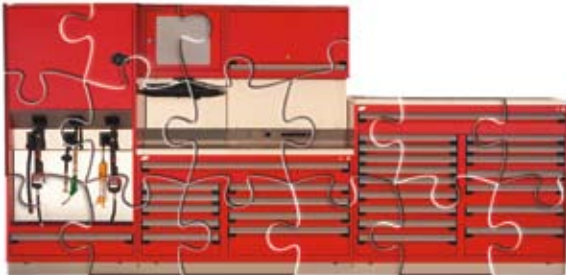

Why choose Rousseau ?

Our **quality, performance** and the “**small details**” that make all the difference.

Our complementary product designs: we offer **storage solutions** that can be easily adapted for **both Service and Parts Departments**.

Our Expertise. Rousseau has been providing the best storage solutions for **almost 60 years!**